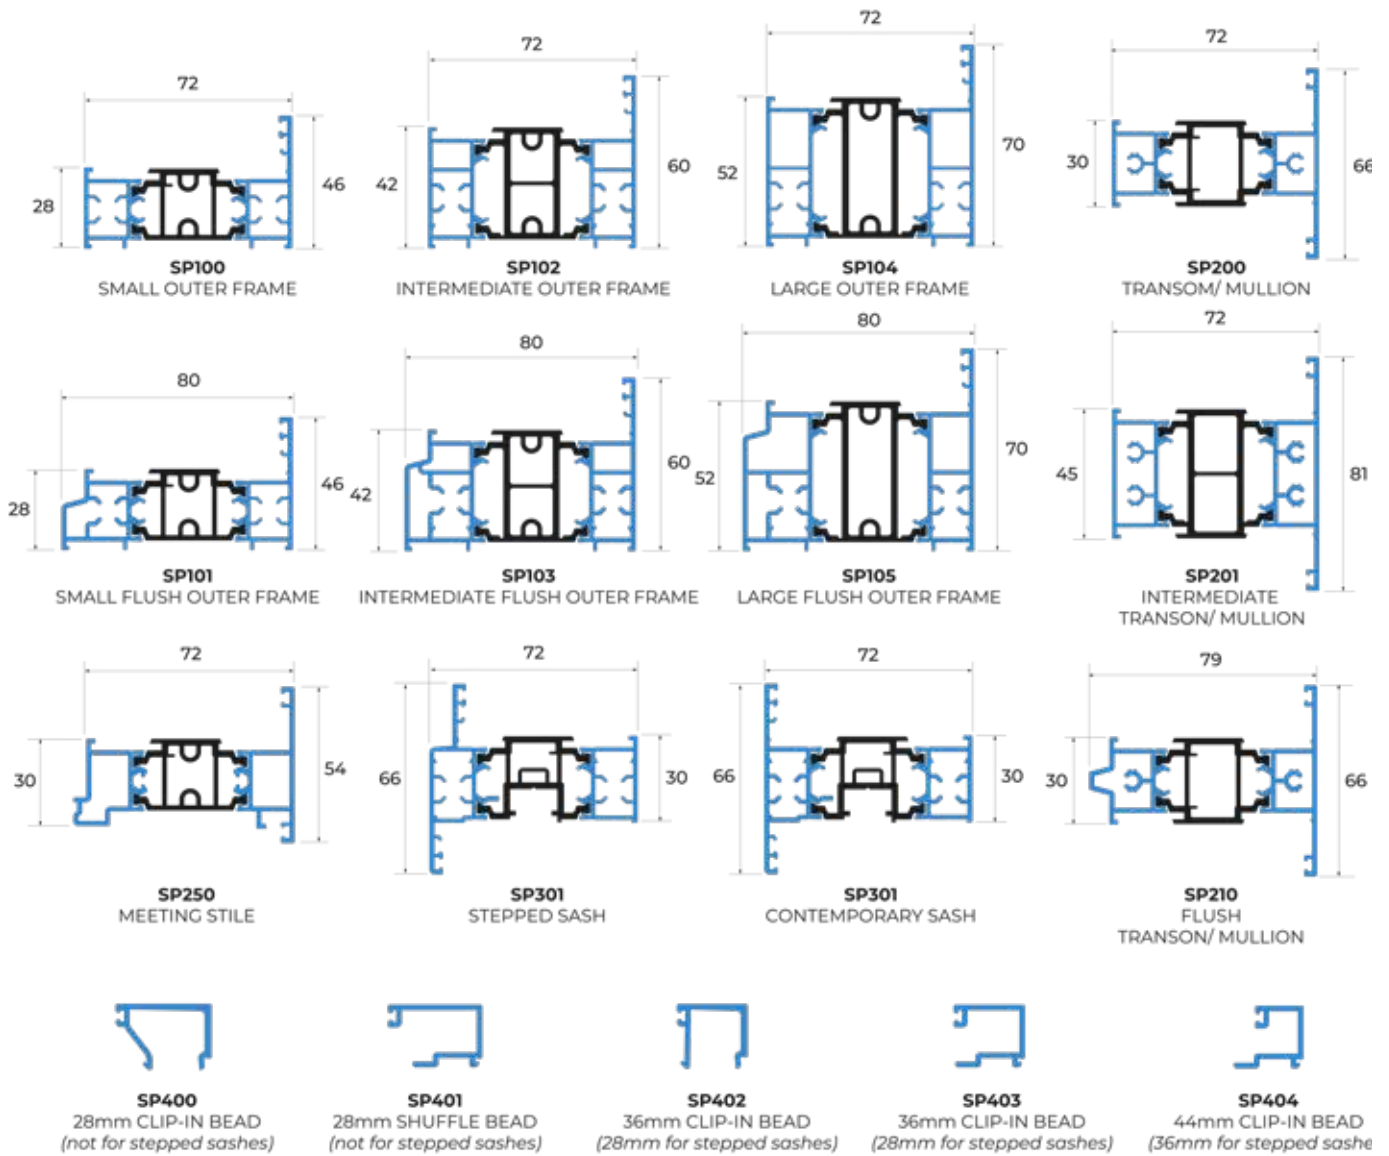

Profiles

Prestige window system

Contemporary sash,
Standard frame