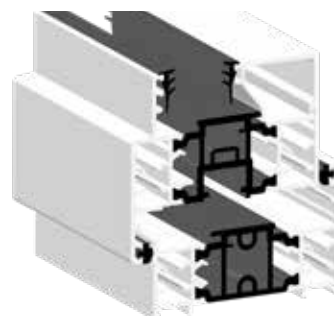

*** **Subject to specification**

whiteline

SHEERLINE
ALUMINIUM WINDOWS AND DOORS

Classic and Define window system

Contemporary sash,
Flush frame

Stepped sash,
Standard frame

Define sash,
Standard frame

EXCLUSIVE