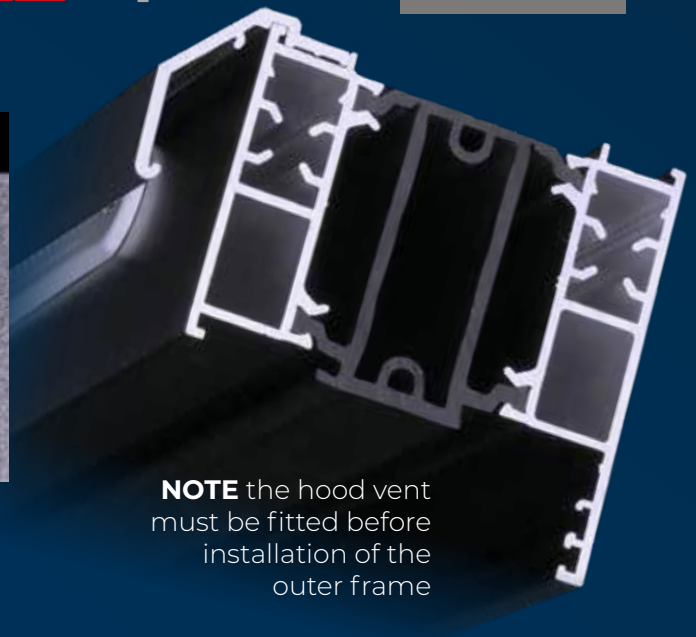

* subject to specifications

Window & Door Updates

New features for Classic, Prestige & Define

Prestige outer frame

	Small	Intermediate	Large
Hood vent [Prestige]	✗	✓	✓
Deep frame head [Prestige]	✓	✗	✓
Semi-low threshold [Prestige]	✓	✗	✓
Aluminium trickle vent [Prestige and Classic]	✓	✓	✓
Odd-leg outer frame [Prestige]	✓	✗	✗

Hood Vent

NEW Aluminium Hood Vent

Completely obscures the trickle vent for a sleek, simplified appearance.

'Grille' Trickle Vent

Slimmer, flusher fitting grille offers a more attractive solution for Building Regulations Part F compliance (shown in white for clarity)

Hood Vent is supplied to the width of the outer frame. It can be oversized to enable on-site cutting for bow / bay windows.

NOTE the hood vent must be fitted before installation of the outer frame

Unique construction

Classic Beadless windows are built with our threaded-screw construction method, achieving perfect run-through mitres on internal joints. This refined simplicity eliminates misaligned corners, resulting in windows that meet Whiteline's exacting standards of quality and elegance.