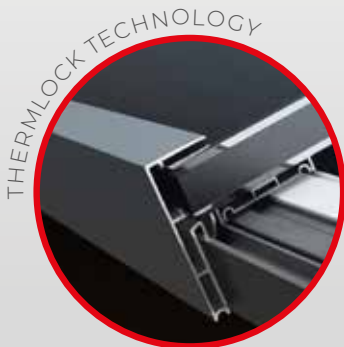

Available in 10 styles, Sheerline roof lanterns range from compact squares to grander designs for orangeries.

Rated for UK weather, these lanterns offer sizes up to 3.2m by 6m with a 25° pitch. The S1 model includes an LED perimeter channel, adding optional ambience for a tailored look.