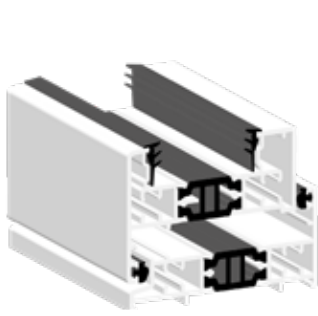

whiteline

SHEERLINE
ALUMINIUM WINDOWS AND DOORS

Classic and Define window system

Contemporary sash,
Flush frame