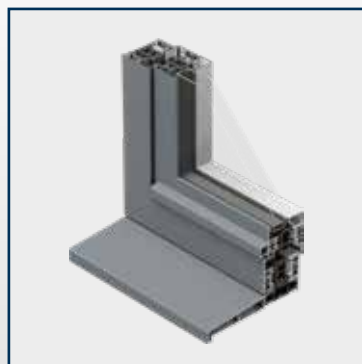

A choice of 3 depths of cill profile for the most demanding weathering requirements.