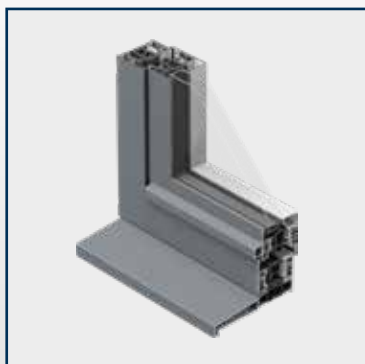

A choice of 3 depths of cill profile for the most demanding weathering requirements.