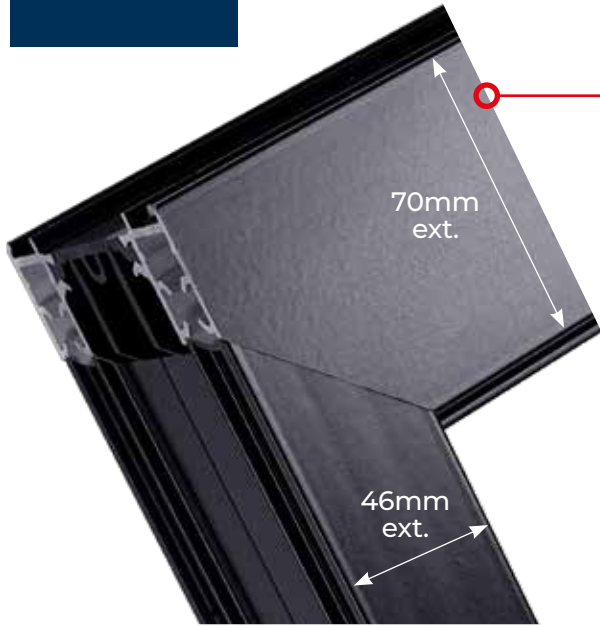

Large Head

Our deeper 70mm outer frame option provides adequate trickle ventilation without requiring add-ons. This thoughtful design detail simplifies installation while enhancing comfort in every space.