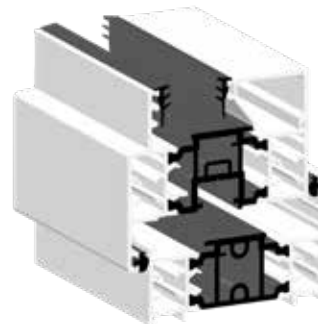

Stepped sash,
Standard frame