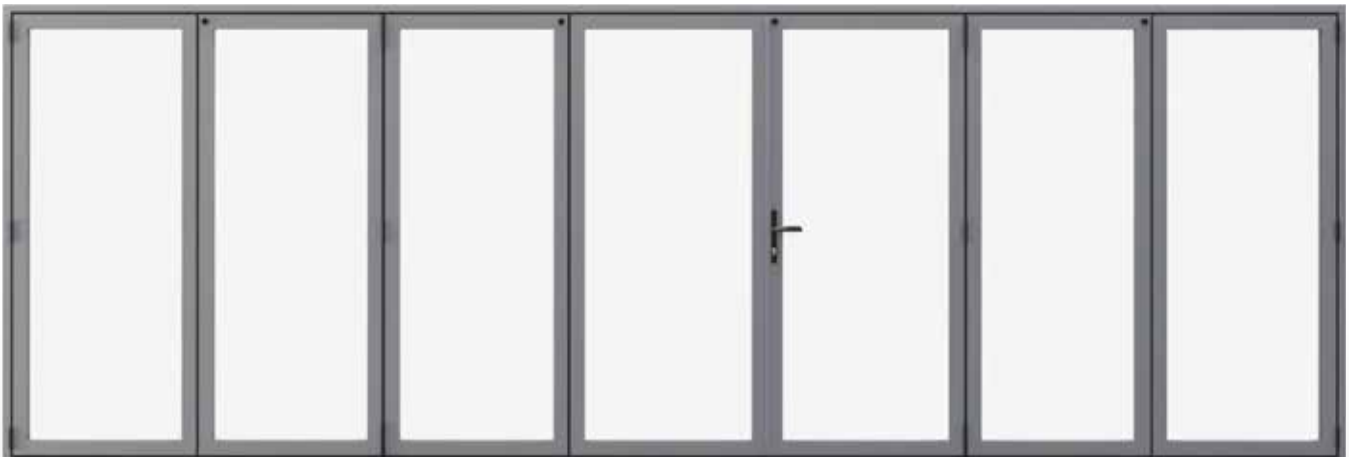

*Subject to specification