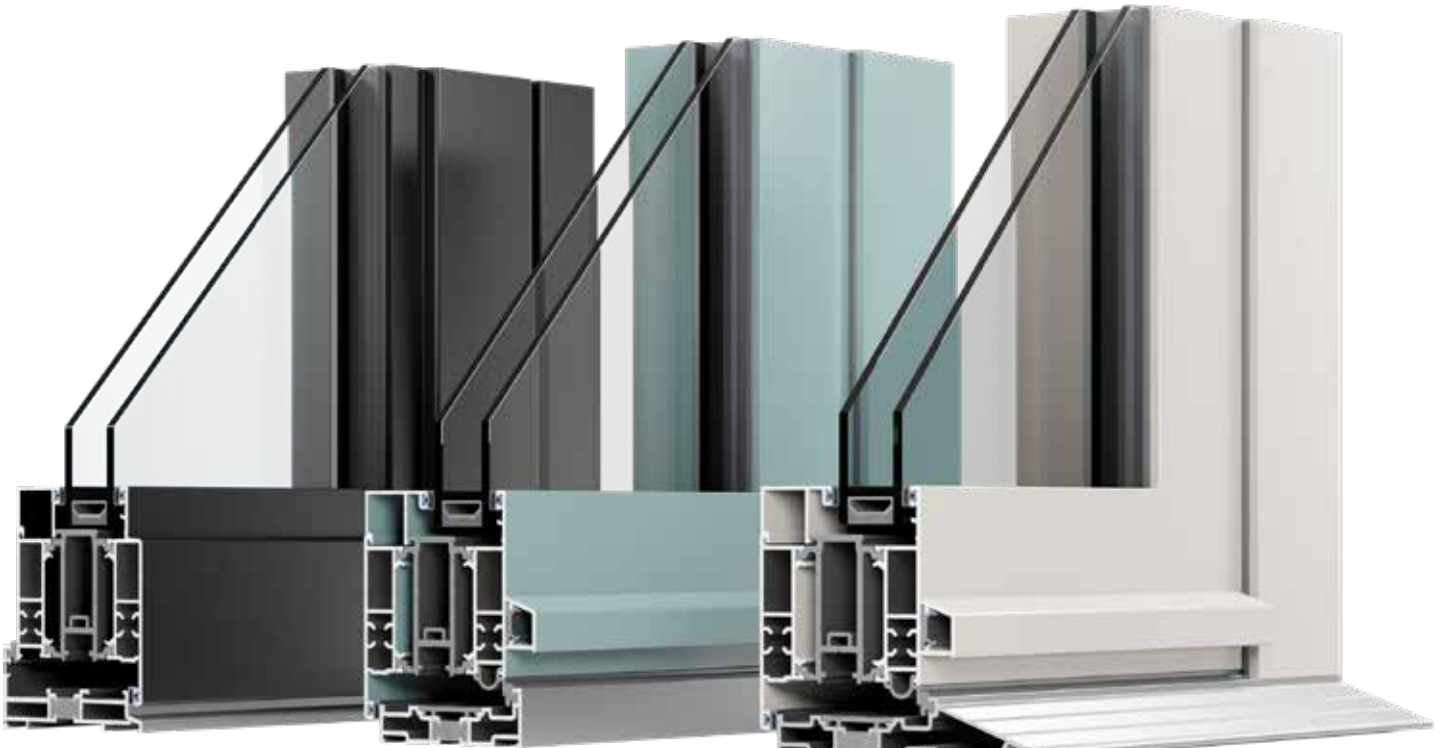

Prestige Door

High-performance residential door system