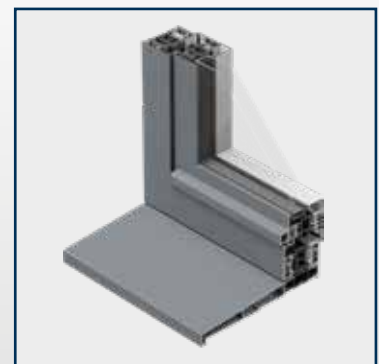

A choice of 3 depths of cill profile for the most demanding weathering requirements.