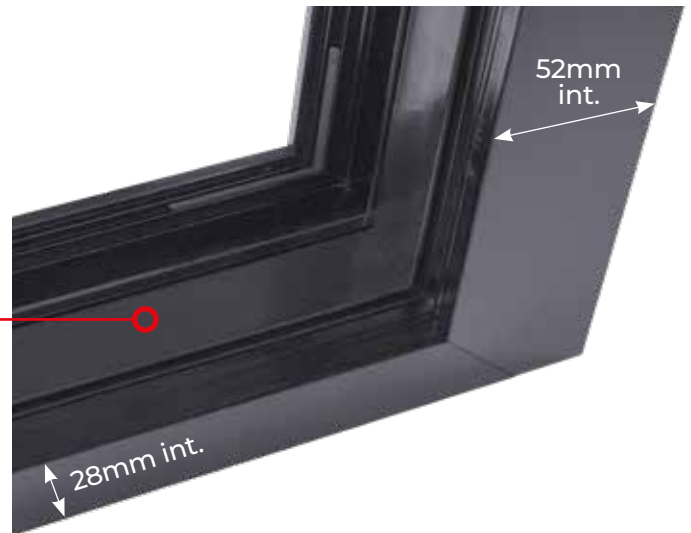

Flat Sash

AW685 Sash
Internally-beaded*

Chamfered Sash

AW690 Sash
Externally-beaded

Large Head

Our deeper 70mm outer frame option provides adequate trickle ventilation without requiring add-ons. This thoughtful design detail simplifies installation while enhancing comfort in every space.

Semi-low Threshold

Low threshold

Colour-coded threshold measuring just 45mm in height.

Odd Leg Frame

Our innovative 'Odd Leg' frame design offers excellent weather protection for narrow wall constructions, making it perfect for homes with external cladding, motorhomes, and timber frames! Durable and designed for compatibility, it preserves a traditional look with a modern edge.