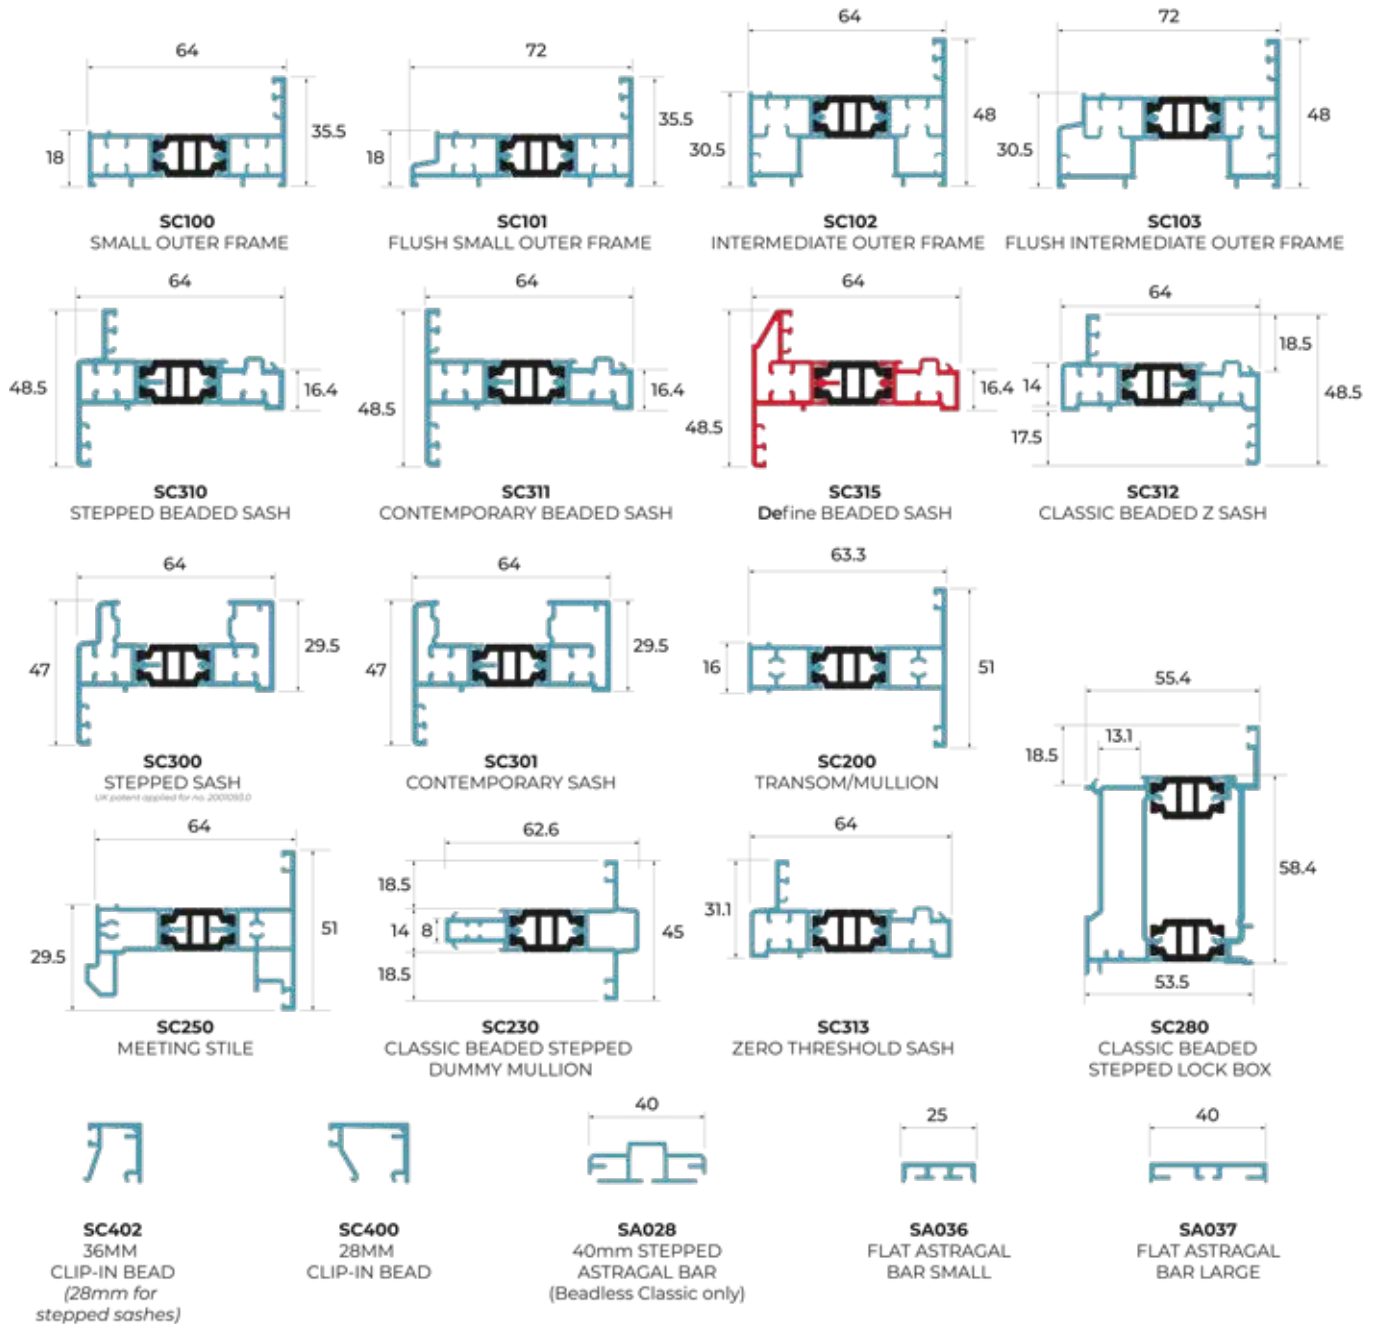

*** **Subject to specification**

whiteline

SHEERLINE
ALUMINIUM WINDOWS AND DOORS

Classic and Define window system

Contemporary sash,
Flush frame

Stepped sash,
Standard frame

Define sash,
Standard frame

EXCLUSIVE