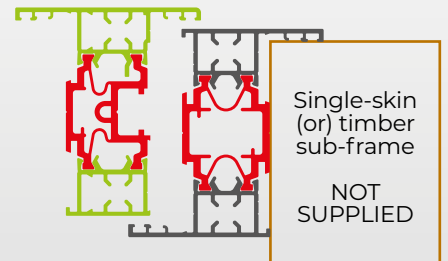

Semi-low Threshold

Low threshold

Colour-coded threshold measuring just 45mm in height.

Odd Leg Frame

Our innovative 'Odd Leg' frame design offers excellent weather protection for narrow wall constructions, making it perfect for homes with external cladding, motorhomes, and timber frames! Durable and designed for compatibility, it preserves a traditional look with a modern edge.