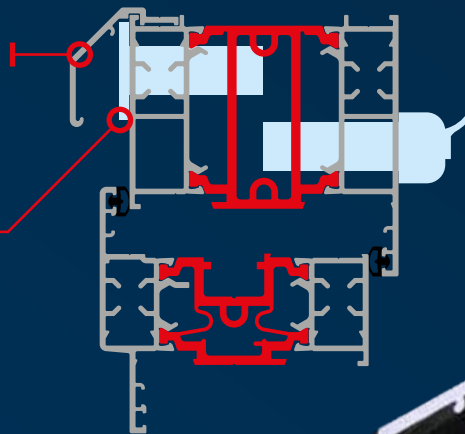

Window & Door Updates

New features for Classic, Prestige & Define

Prestige outer frame

	Small	Intermediate	Large
Hood vent [Prestige]	✗	✓	✓
Deep frame head [Prestige]	✓	✗	✓
Semi-low threshold [Prestige]	✓	✗	✓
Aluminium trickle vent [Prestige and Classic]	✓	✓	✓
Odd-leg outer frame [Prestige]	✓	✗	✗

Hood Vent

NEW Aluminium Hood Vent

Completely obscures the trickle vent for a sleek, simplified appearance.

'Grille' Trickle Vent

Slimmer, flusher fitting grille offers a more attractive solution for Building Regulations Part F compliance (shown in white for clarity)

Hood Vent is supplied to the width of the outer frame. It can be oversized to enable on-site cutting for bow / bay windows.