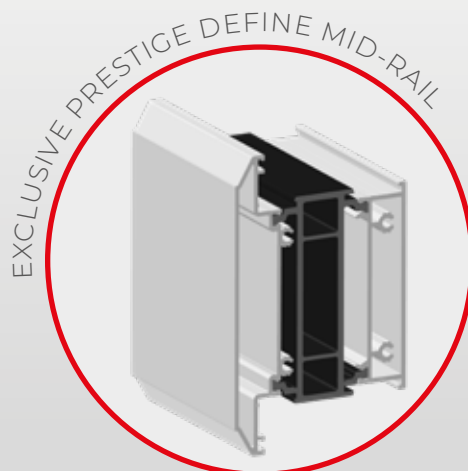

Beaded exclusive from Whiteline

Define sash

Traditional chamfered timber window appearance

TRIPLE GLAZED
U-VALUE*

DOUBLE GLAZED
U-VALUE*

*Subject to
specification

The Define profile, exclusive to Whiteline, is now available for Prestige doors.

It ensures a cohesive design across your casement windows and doors. With its slim, chamfered appearance, **Define** is ideal for new builds and retrofits. It offers the look of timber with aluminium's durability.