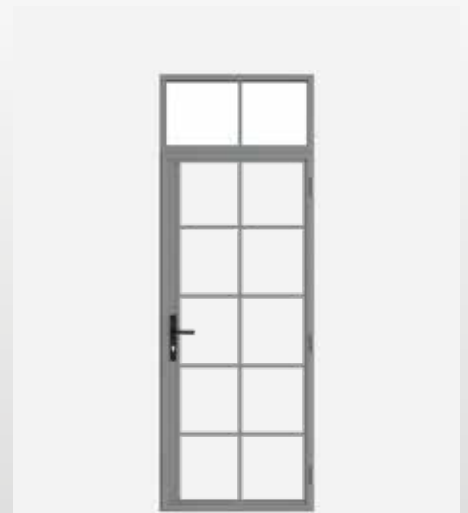

**HERITAGE Residential Door
with Toplight****
Square-lead single door
in Squirrel Grey

** Toplight

For outward opening door sashes, outerframes can be manufactured in one piece rather than as an additional casement