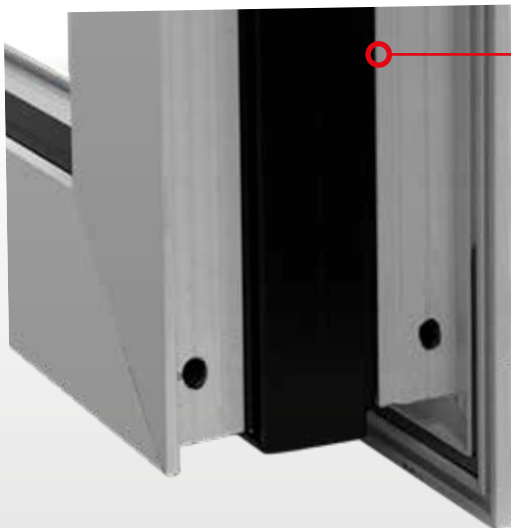

Semi-low Threshold

Low threshold

Colour-coded threshold measuring just 45mm in height.

Odd Leg Frame

Our innovative 'Odd Leg' frame design offers excellent weather protection for narrow wall constructions, making it perfect for homes with external cladding, motorhomes, and timber frames! Durable and designed for compatibility, it preserves a traditional look with a modern edge.