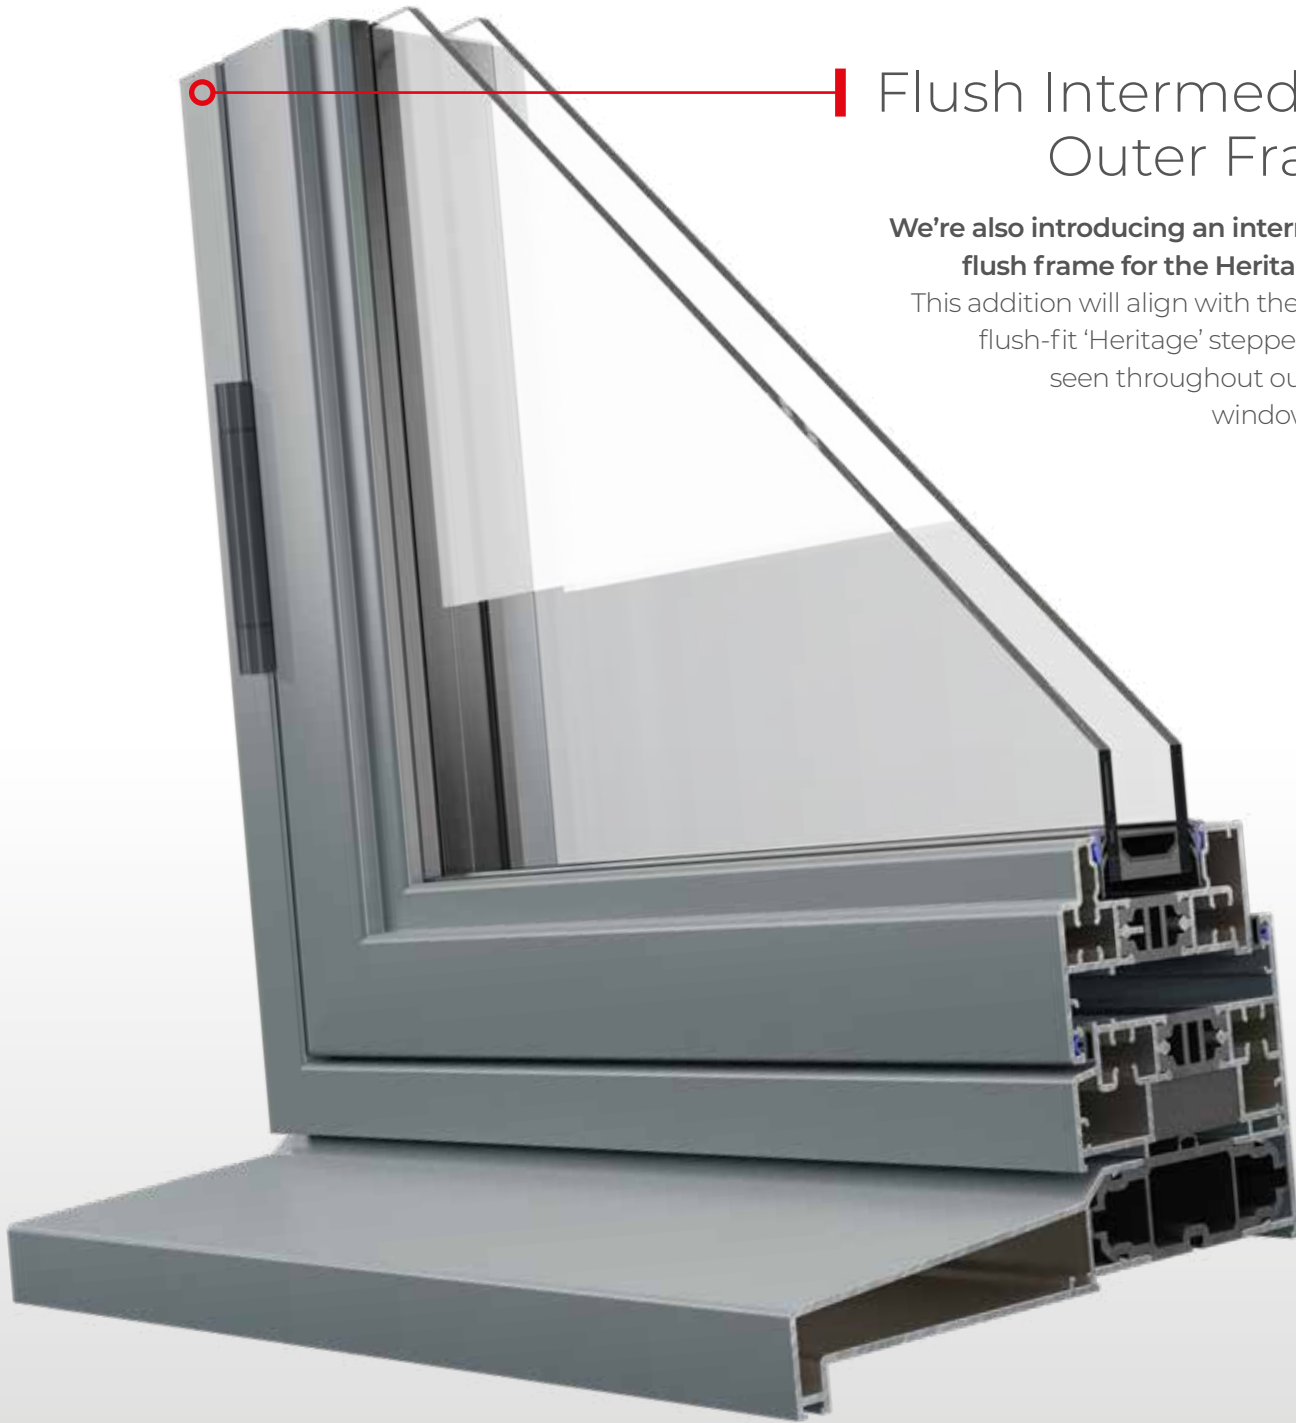

Semi-low Threshold

Low threshold

Colour-coded threshold measuring just 45mm in height.

Odd Leg Frame

Our innovative 'Odd Leg' frame design offers excellent weather protection for narrow wall constructions, making it perfect for homes with external cladding, motorhomes, and timber frames! Durable and designed for compatibility, it preserves a traditional look with a modern edge.

Aluminium Trickle Vent

Elegant, alternative trickle ventilation

A neater and cleaner solution with full Building Regulations compliance.

NOTE only available as a 4000mm² vent.

PRODUCT Updates

Flush Intermediate Outer Frame