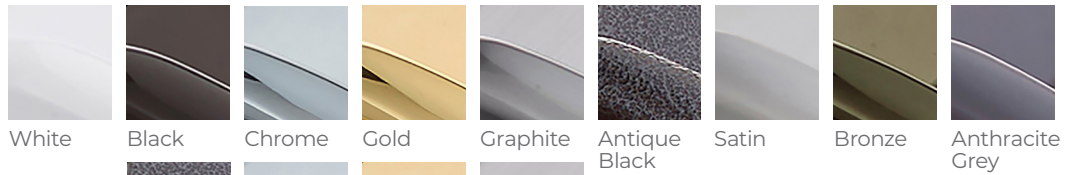

whiteline.co.uk

WINDOW HARDWARE

Offset

Contemporary
Tear Drop

Contemporary
Monkey Tail

Traditional
Tear Drop

Traditional
Monkey Tail

Offset

Casement Fastener
Window Handle

White Black Chrome Gold Graphite Antique Black Satin Bronze Anthracite Grey

Contemporary

Teardrop and
Monkey Tail Handle

Antique Black Chrome Gold Graphite

Traditional

Teardrop and
Monkey Tail Handle