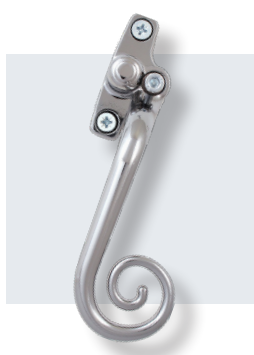

whiteline.co.uk

WINDOW HARDWARE

Offset

Contemporary
Tear Drop

Contemporary
Monkey Tail

Traditional
Tear Drop

Traditional
Monkey Tail

Offset

Casement Fastener
Window Handle

White Black Chrome Gold Graphite Antique Black Satin Bronze Anthracite Grey

Contemporary

Teardrop and
Monkey Tail Handle

Antique Black Chrome Gold Graphite

Traditional

Teardrop and
Monkey Tail Handle

KEY FEATURES

A range of key-lockable handles in offset, monkey tail and teardrop designs.

Friction stays for smooth and reliable operation all year round.

OVERVIEW

Extending shootbolts form another part of the multi-point locking system.

SCULPTURED STYLING

The sash uses a shallow sculptured profile for a more decorative appearance with a matching internal glazing bead.

An authentic 85mm outer-frame is also available with a flat platform that can take a working window stay.