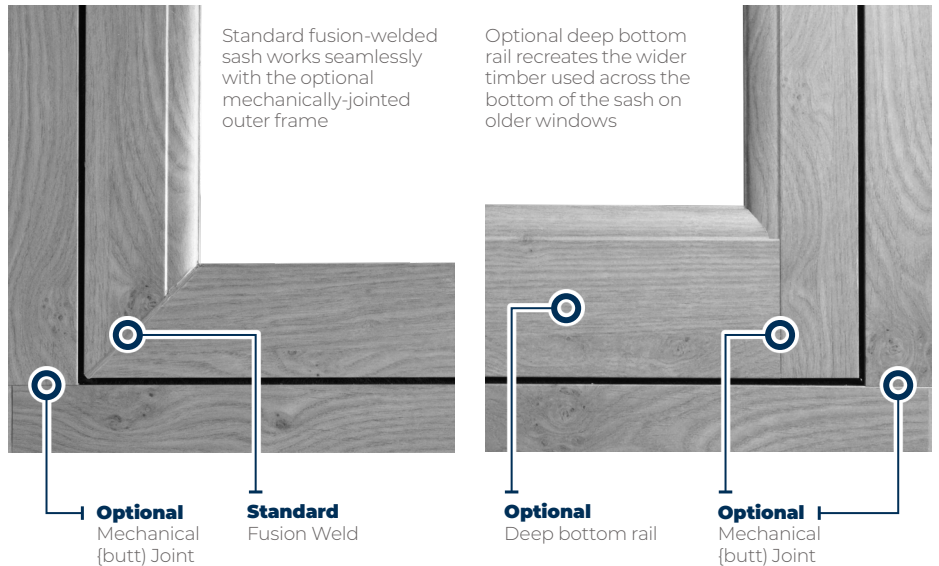

Pull-in blocks ensure tight compression of the sash gaskets against the frame.

Expanding 'mushroom bolts' contribute to the multi-point locking system.

Hinge guards protect the hinged side of the opening sash for true multi-point locking

KEY FEATURES Standard Specification

The key-feature of the FlushSASH casement window is the non-protruding, 'flush-fitting' window sash.

Designed to replicate the style of original British timber windows but with all of the modern benefits of PVCu.

DOUBLE GLAZED
U-VALUE*

DOUBLE GLAZED
U-VALUE*

DOUBLE GLAZED
WER*

DOUBLE GLAZED
WER*

*Subject to specification

HIGH TECHNOLOGY

High-tech 6-chamber outer-frame and 4-chamber sash design intelligently use structural PVCu for strength and rigidity.

SCULPTURED STYLING

The sash uses a shallow sculptured profile for a more decorative appearance with a matching internal glazing bead.

An authentic 85mm outer-frame is also available with a flat platform that can take a working window stay.