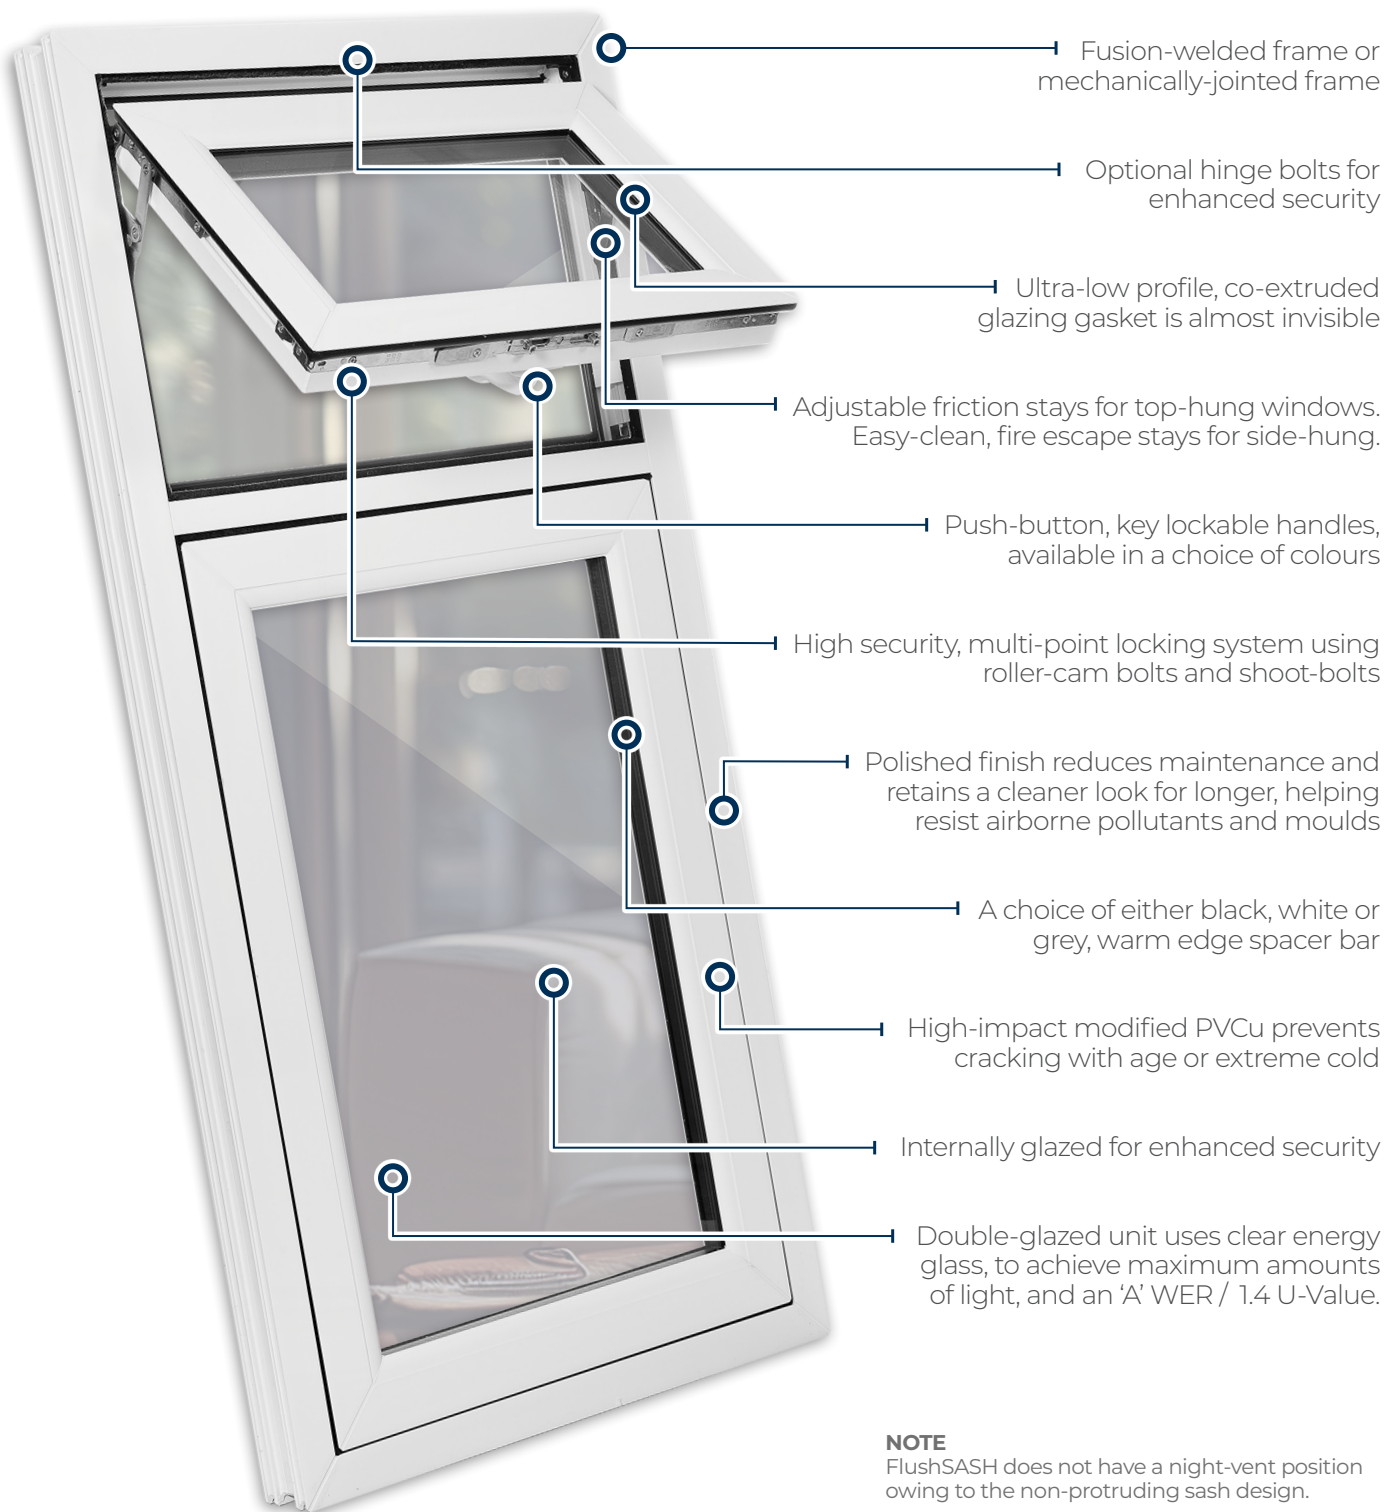

KEY FEATURES

A range of key-lockable handles in offset, monkey tail and teardrop designs.

Friction stays for smooth and reliable operation all year round.

OVERVIEW

Extending shootbolts form another part of the multi-point locking system.

Pull-in blocks ensure tight compression of the sash gaskets against the frame.

Expanding 'mushroom bolts' contribute to the multi-point locking system.

Hinge guards protect the hinged side of the opening sash for true multi-point locking

KEY FEATURES Standard Specification

The key-feature of the FlushSASH casement window is the non-protruding, 'flush-fitting' window sash.

Designed to replicate the style of original British timber windows but with all of the modern benefits of PVCu.

SCULPTURED STYLING

The sash uses a shallow sculptured profile for a more decorative appearance with a matching internal glazing bead.

An authentic 85mm outer-frame is also available with a flat platform that can take a working window stay.